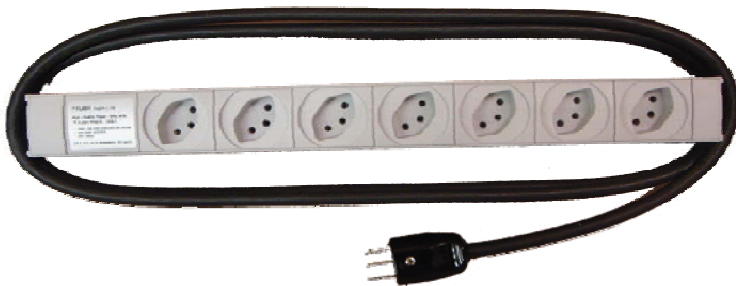

CHF inkl. MWT / CHF TVA incluse

Page 11/11

Flash-Power Products

Januar 2012

Flash-Power Cables		Price CHF	
Ready-made power cable	High-Quality shielded IEC power-Cables for higher dynamic range, larger soundstage, increased resolution and musicality	1.0 m	79.00
		1.5 m	99.00
		2.0 m	119.00
		3.0 m	159.00
Flash-Power Line		Price CHF	
Plug strip with 7 slots	Heavy-duty metal construction Power Strip with pure copper conductors	1.0 m	269.00
		2.0 m	319.00
		3.0 m	359.00
		5.0 m	439.00